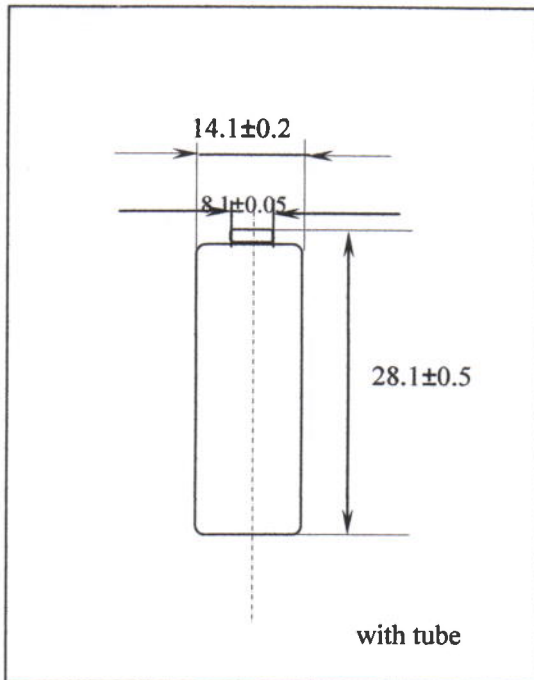

MODEL No: CNH-60 2/3AA
NI-MH

Specification

Nominal Capacity		600 mAh	
Nominal Voltage		1.2 V	
Charge current	Standard	60mA	
	Quick	180 mA	
	Fast	600mAh	
Charge time	Standard	14 Hrs	
	Quick	4.0 Hrs	
	Fast	1.2Hrs	
Ambient Temperature	Charge	Standard	0°C~45°C
		Quick	10°C~45°C
		Fast	10°C~45°C
	Discharge	-30°C~60°C	
Storage		-30°C~65°C	
Internal Impedance(mΩ) (After Charge)		Max≤ 30	
Weight		14g	

Charge

Discharge at high rate

Discharge at low rate

Charge Retention