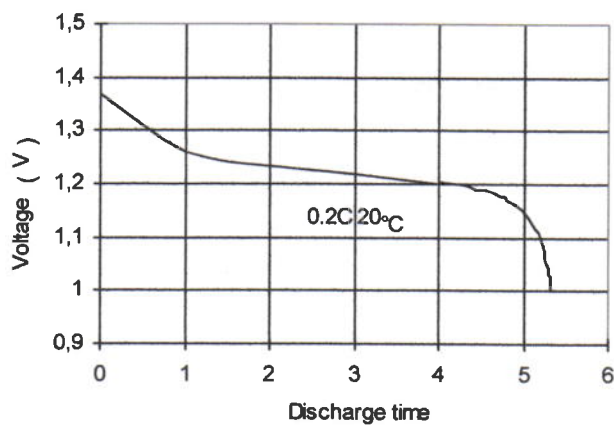

MODEL No: CNH-60 2/3AA
NI-MH

Specification

Nominal Capacity		600 mAh	
Nominal Voltage		1.2 V	
Charge current	Standard	60mA	
	Quick	180 mA	
	Fast	600mAh	
Charge time	Standard	14 Hrs	
	Quick	4.0 Hrs	
	Fast	1.2Hrs	
Ambient Temperature	Charge	Standard	0°C~45°C
		Quick	10°C~45°C
		Fast	10°C~45°C
	Discharge	-30°C~60°C	
Storage		-30°C~65°C	
Internal Impedance(mΩ) (After Charge)		Max≤ 30	
Weight		14g	

Charge

Discharge at high rate

Discharge at low rate

Charge Retention