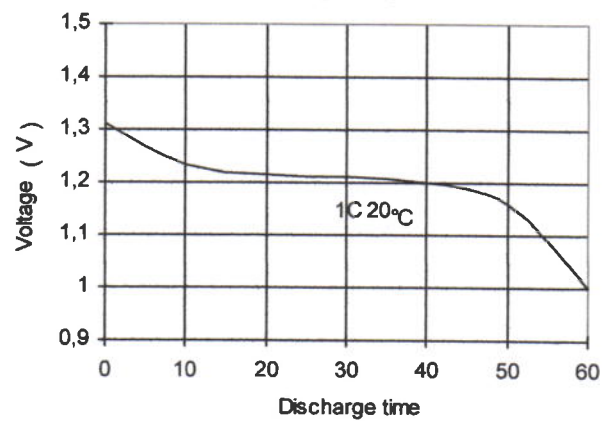

MODEL No: CNH-60 2/3AA
NI-MH

Specification

Nominal Capacity		600 mAh	
Nominal Voltage		1.2 V	
Charge current	Standard	60mA	
	Quick	180 mA	
	Fast	600mAh	
Charge time	Standard	14 Hrs	
	Quick	4.0 Hrs	
	Fast	1.2Hrs	
Ambient Temperature	Charge	Standard	0°C~45°C
		Quick	10°C~45°C
		Fast	10°C~45°C
	Discharge	-30°C~60°C	
Storage		-30°C~65°C	
Internal Impedance(mΩ) (After Charge)		Max≤ 30	
Weight		14g	

Charge

Discharge at high rate

Discharge at low rate

Charge Retention