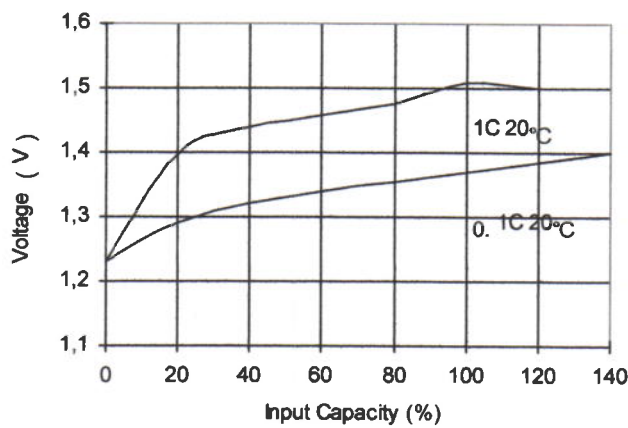

MODEL No: CNH-60 2/3AA
NI-MH

Specification

Nominal Capacity		600 mAh	
Nominal Voltage		1.2 V	
Charge current	Standard	60mA	
	Quick	180 mA	
	Fast	600mAh	
Charge time	Standard	14 Hrs	
	Quick	4.0 Hrs	
	Fast	1.2Hrs	
Ambient Temperature	Charge	Standard	0°C~45°C
		Quick	10°C~45°C
		Fast	10°C~45°C
	Discharge	-30°C~60°C	
Storage		-30°C~65°C	
Internal Impedance(mΩ) (After Charge)		Max≤ 30	
Weight		14g	

Charge

Discharge at high rate

Discharge at low rate

Charge Retention